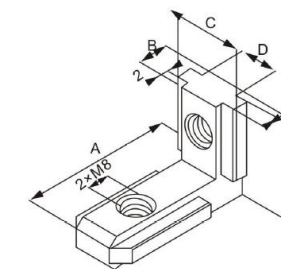

Connecting Elements

Suitable For 40X40, 40X80, 45X45, 45X90, 40X120, 40X160, 80X80, 90X90, 40R etc 10 mm slot size T Slot Aluminium Profiles

Material – MS

GA40CIBZ

Material – Zinc Alloy

A	B	C	D	E	F	Mass(g)
31	8.6	18.7	9.8	4.7	37.8	40.7

GA40CIB86

Material – MS

Material – Aluminium