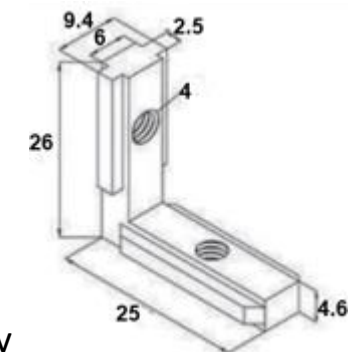

**GA2020CBAL**

Material – Aluminium

**GA20 Corner Bracket**

**GA2525CBZ**

Material – Die Cast Aluminium

**GA20 Inner Bracket**

**GA20CIBZ**

Material – Zinc Alloy