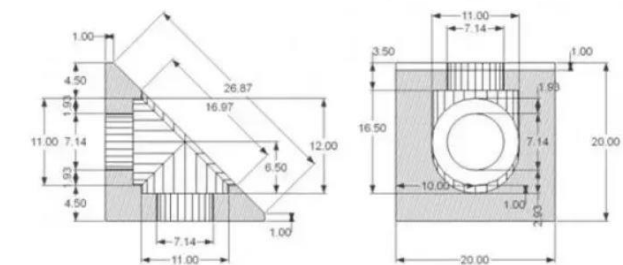

GA20 Corner Bracket

GA2020CBAL