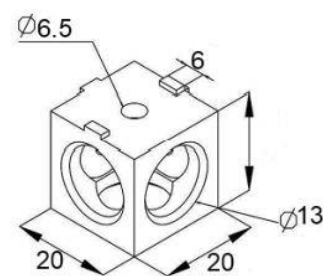

Connecting Elements

Suitable For 20x20,20x40,20x60,20x80 etc 6 mm slot size T/V Slot Aluminium Profiles

GA20 Inner Bracket

Material – Die cast Aluminium

GA20CIBA

GA20 3 Way Joint

Material – Zinc Alloy

GA20C3WJ

GA20 3 Way Cube Joint

Material – Zinc Alloy / End Caps Nylon

GA20C3WCJ

GA20 2 way Cube Joint

Material – Zinc Alloy / End Caps Nylon

GA20C2WCJ