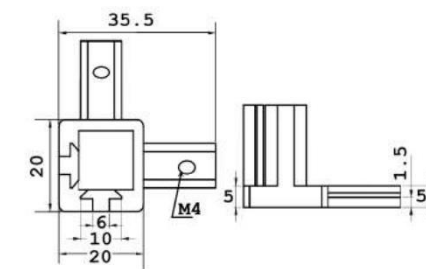

Connecting Elements

Suitable For 20x20,20x40,20x60,20x80 etc 6 mm slot size T/V Slot Aluminium Profiles

GA20 Inner Bracket

Material – Die cast Aluminium

GA20CIBA

GA20 3 Way Joint

Material – Zinc Alloy

GA20C3WJ

GA20 3 Way Cube Joint

Material – Zinc Alloy / End Caps Nylon

GA20C3WCJ

GA20 2 way Cube Joint

Material – Zinc Alloy / End Caps Nylon

GA20C2WCJ