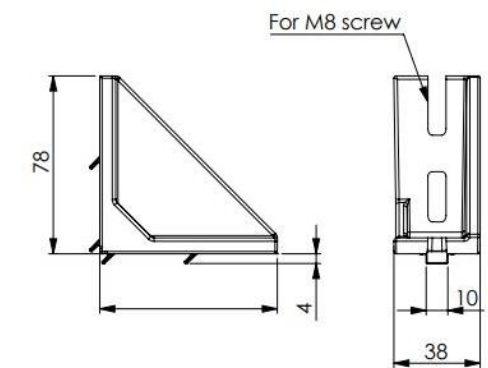

GA4080CBA

Material – Die cast Aluminium