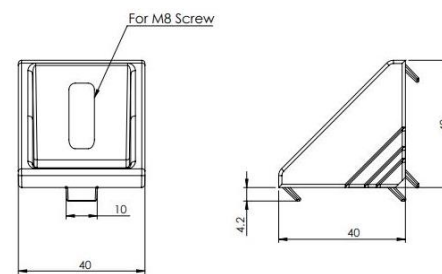

GA4040CBA

Material – Die cast Aluminium