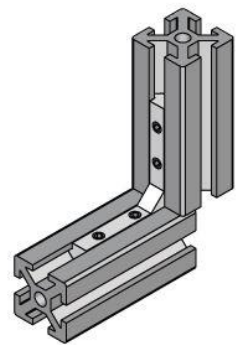

Connecting Elements

Suitable For 20x20,20x40,20x60,20x80 etc 6 mm slot size T/V Slot Aluminium Profiles

GA20 Inner Bracket