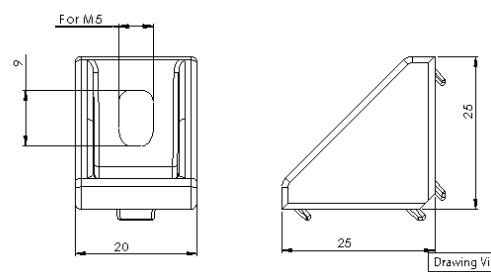

GA20 Corner Bracket

GA2525CBZ