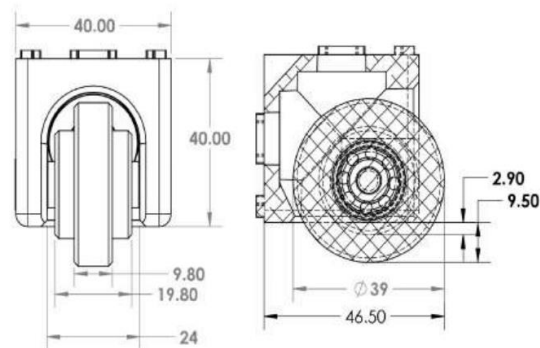

**GA40 Inner Bracket**

**GA40CIBZ**

Material – Zinc Alloy

A	B	C	D	E	F	Mass(g)
31	8.6	18.7	9.8	4.7	37.8	40.7

**GA40 Connecting Insert Bush**

**GA40CIB86**

Material – MS

**GA40 Pivot Joint**

## Connecting Elements

Suitable For 40X40, 40X80, 45X45, 45X90, 40X120, 40X160, 80X80, 90X90, 40R etc 10 mm slot size T Slot Aluminium Profiles

**GA40 Cubic Roller**

**GA40CRB**

**GA40 135° Bracket**

**GA40135DB**