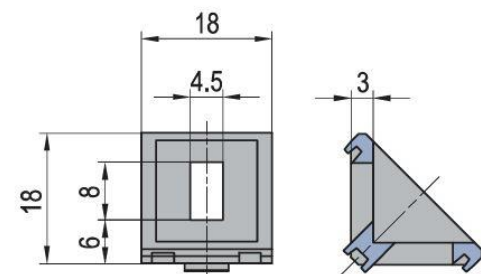

## 20 Series Connecting Elements

Suitable For 20x20,20x40,20x60,20x80 etc 6 mm slot size T/V Slot Aluminium Profiles

**GA20 Corner Bracket**

**GA2020CBA**

Material – Die cast Aluminium

**GA20 Corner Bracket**