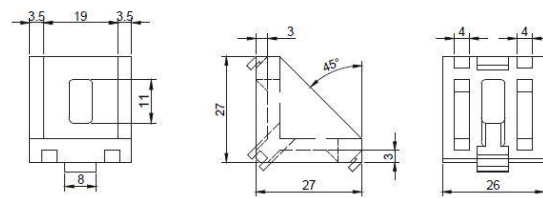

Connecting Elements

30 Series Connecting Elements

Suitable For 30X30,30X60,60X60, 30R etc 8 mm slot size T Slot Aluminium Profiles

GA27 Corner Bracket

GA2727CBA