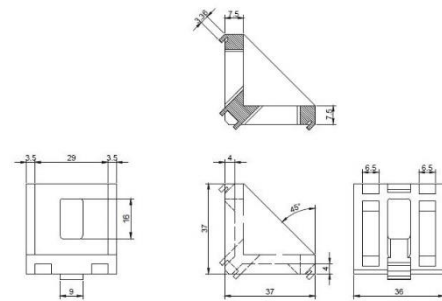

GA3737CBA

Material – Die cast Aluminium