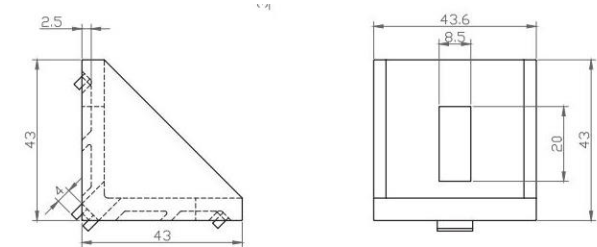

GA4545CBA

Material – Die cast Aluminium