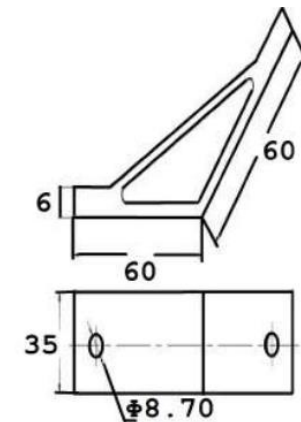

## Connecting Elements

Suitable For 40X40, 40X80, 45X45, 45X90, 40X120, 40X160, 80X80, 90X90, 40R etc 10 mm slot size T Slot Aluminium Profiles

**GA40 Cubic Roller**

**GA40CRB**

**GA40 135° Bracket**

**GA40135DB**