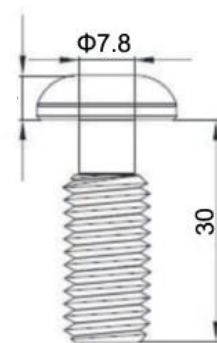

## Connecting Elements

Suitable For 40X40, 40X80, 45X45, 45X90, 40X120, 40X160, 80X80, 90X90, 40R etc 10 mm slot size T Slot Aluminium Profiles

**GA40 Steering Connecting Plate**

**GA40SCP**

Material – MS

**GA40 Inner Bracket**

**GA40CIBZ**

Material – Zinc Alloy

A	B	C	D	E	F	Mass(g)
31	8.6	18.7	9.8	4.7	37.8	40.7

**GA40 Connecting Insert Bush**

**GA40CIB86**

Material – MS

**GA40 Pivot Joint**