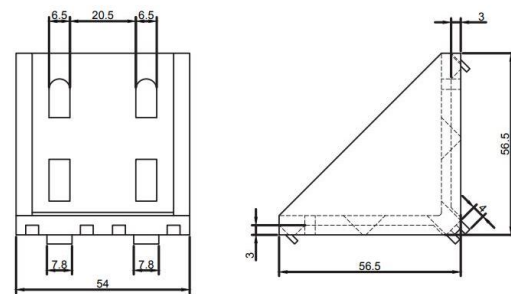

Connecting Elements

Suitable For 40X40, 40X80, 45X45, 45X90, 40X120, 40X160, 80X80, 90X90, 40R etc 10 mm slot size T Slot Aluminium Profiles

GA60 Corner Bracket

GA6060CBA

Material – Die cast Aluminium