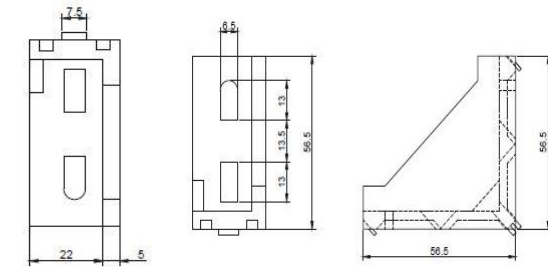

GA3060 Corner Bracket

GA3060CBA