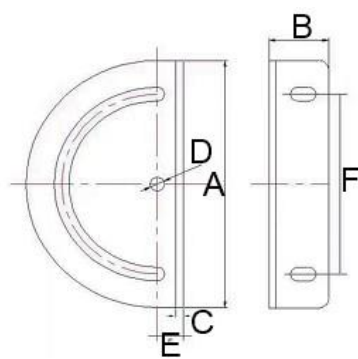

### GA40 3 Way Radius Joint

GA40CRJ

Material – Zinc Alloy / End Caps Nylon

## Connecting Elements

Suitable For 40X40, 40X80, 45X45, 45X90, 40X120, 40X160, 80X80, 90X90, 40R etc 10 mm slot size T Slot Aluminium Profiles

**GA40 Steering Connecting Plate**

**GA40SCP**

Material – MS