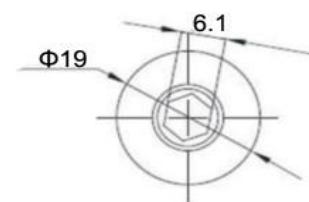

**GA40 Inner Bracket**

**GA40CIBZ**

Material – Zinc Alloy

A	B	C	D	E	F	Mass(g)
31	8.6	18.7	9.8	4.7	37.8	40.7

**GA40 Connecting Insert Bush**

**GA40CIB86**

Material – MS

**GA40 Pivot Joint**