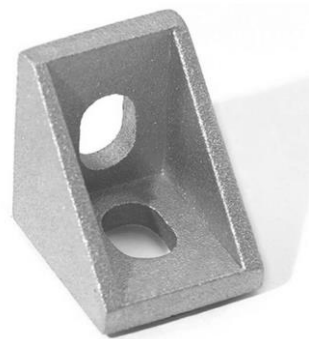

## 20 Series Connecting Elements

Suitable For 20x20,20x40,20x60,20x80 etc 6 mm slot size T/V Slot Aluminium Profiles

**GA20 Corner Bracket**

**GA2020CBA**

Material – Die cast Aluminium

**GA20 Corner Bracket**

**GA2020CBAL**

Material – Aluminium

**GA20 Corner Bracket**

**GA2525CBZ**

Material – Die Cast Aluminium

**GA20 Inner Bracket**

**GA20CIBZ**

Material – Zinc Alloy