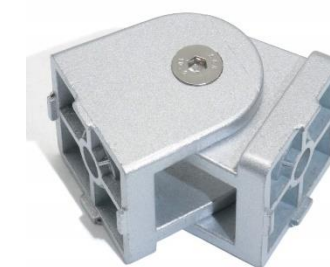

GA40 Pivot Joint