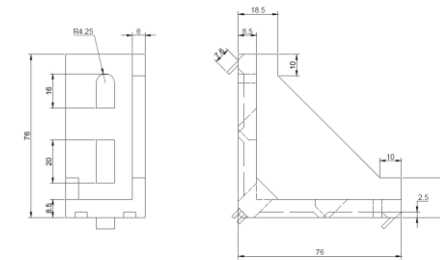

GA4590 Corner Bracket

GA4590CBA

Material – Die cast Aluminium