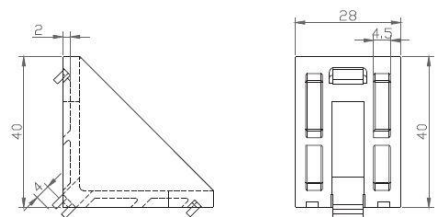

GA30 Corner Bracket

GA4028CBA