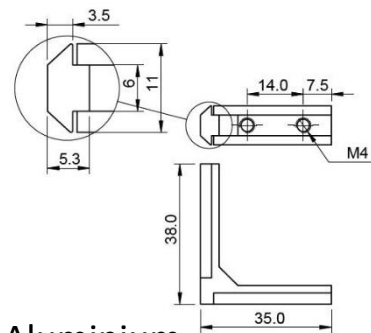

Connecting Elements

Suitable For 20x20,20x40,20x60,20x80 etc 6 mm slot size T/V Slot Aluminium Profiles

GA20 Inner Bracket

Material – Die cast Aluminium

GA20CIBA

GA20 3 Way Joint

Material – Zinc Alloy

GA20C3WJ

GA20 3 Way Cube Joint

Material – Zinc Alloy / End Caps Nylon

GA20C3WCJ

GA20 2 way Cube Joint

Material – Zinc Alloy / End Caps Nylon

GA20C2WCJ