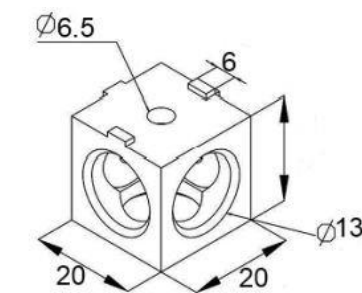

Connecting Elements

Suitable For 20x20,20x40,20x60,20x80 etc 6 mm slot size T/V Slot Aluminium Profiles

GA20 Inner Bracket

Material – Die cast Aluminium

GA20CIBA

GA20 3 Way Joint

Material – Zinc Alloy

GA20C3WJ

GA20 3 Way Cube Joint

Material – Zinc Alloy / End Caps Nylon

GA20C3WCJ

GA20 2 way Cube Joint

Material – Zinc Alloy / End Caps Nylon

GA20C2WCJ